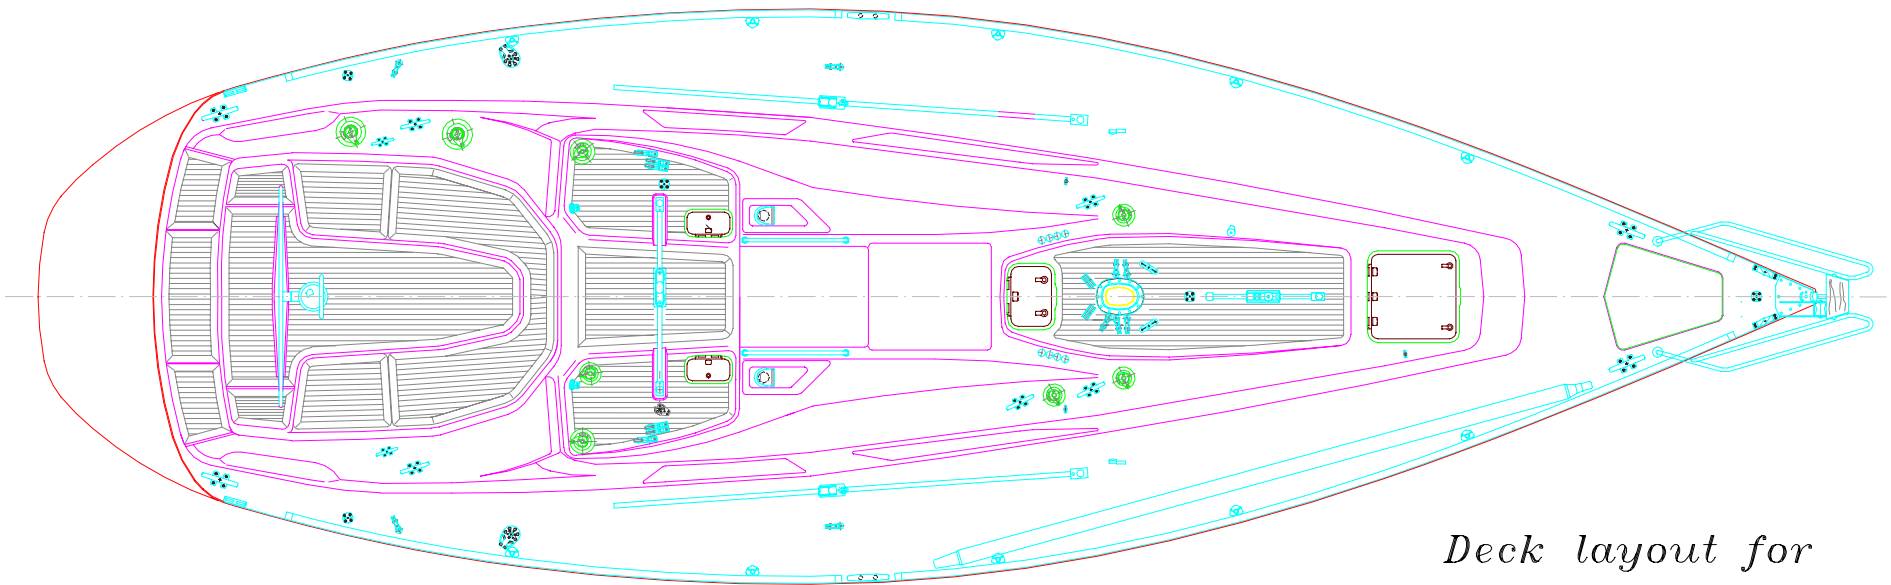

BALTIC 40

design

Baltic Yachts
Judel/Vrolijk

*Deck layout for
Versions 1 and 2*