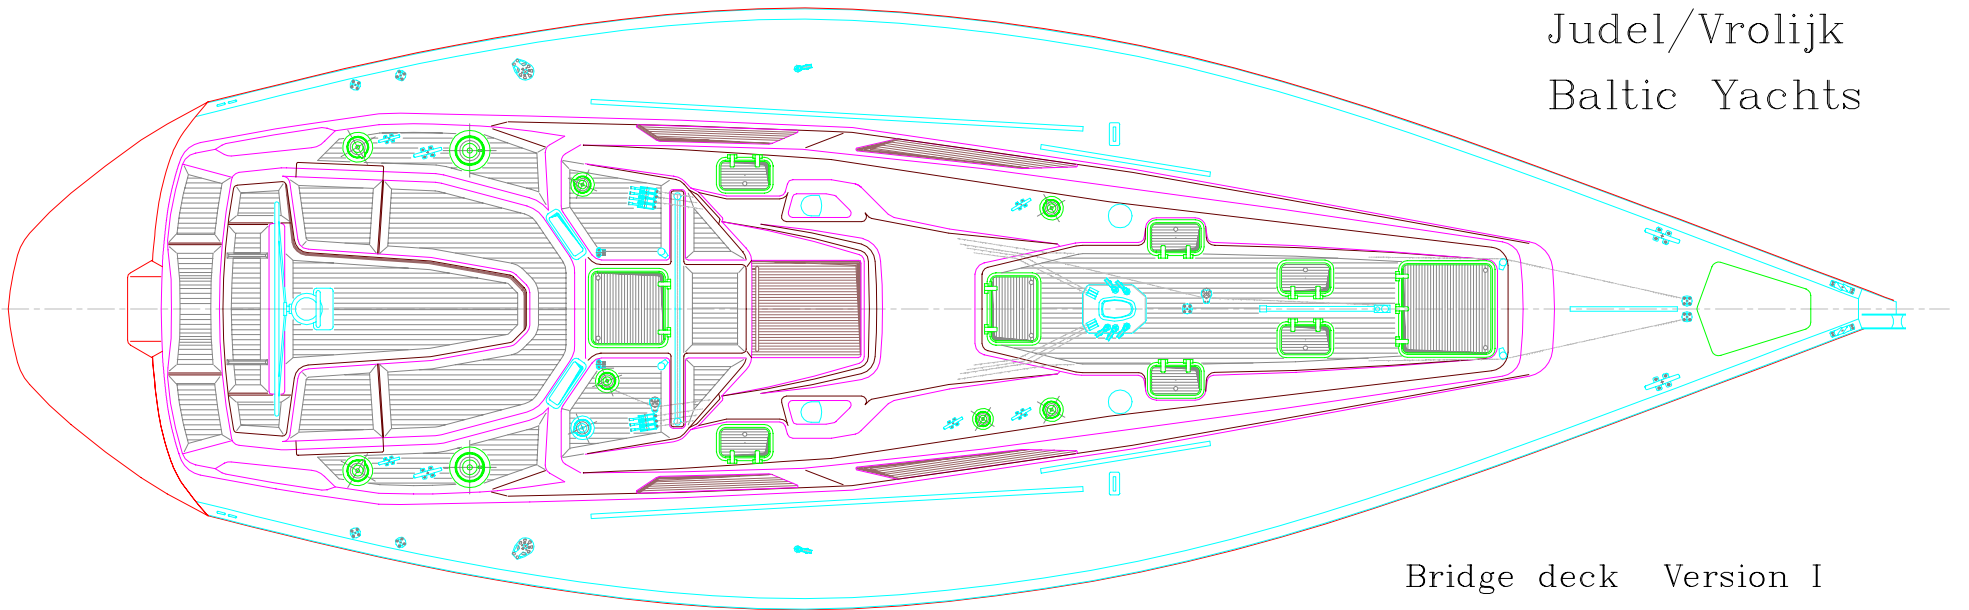

0 1 2 3m

0 1 2 3 4 5 6 7 8 9 10 11 12ft

BALTIC 43

design

Judel/Vrolijk
Baltic Yachts

Bridge deck Version I