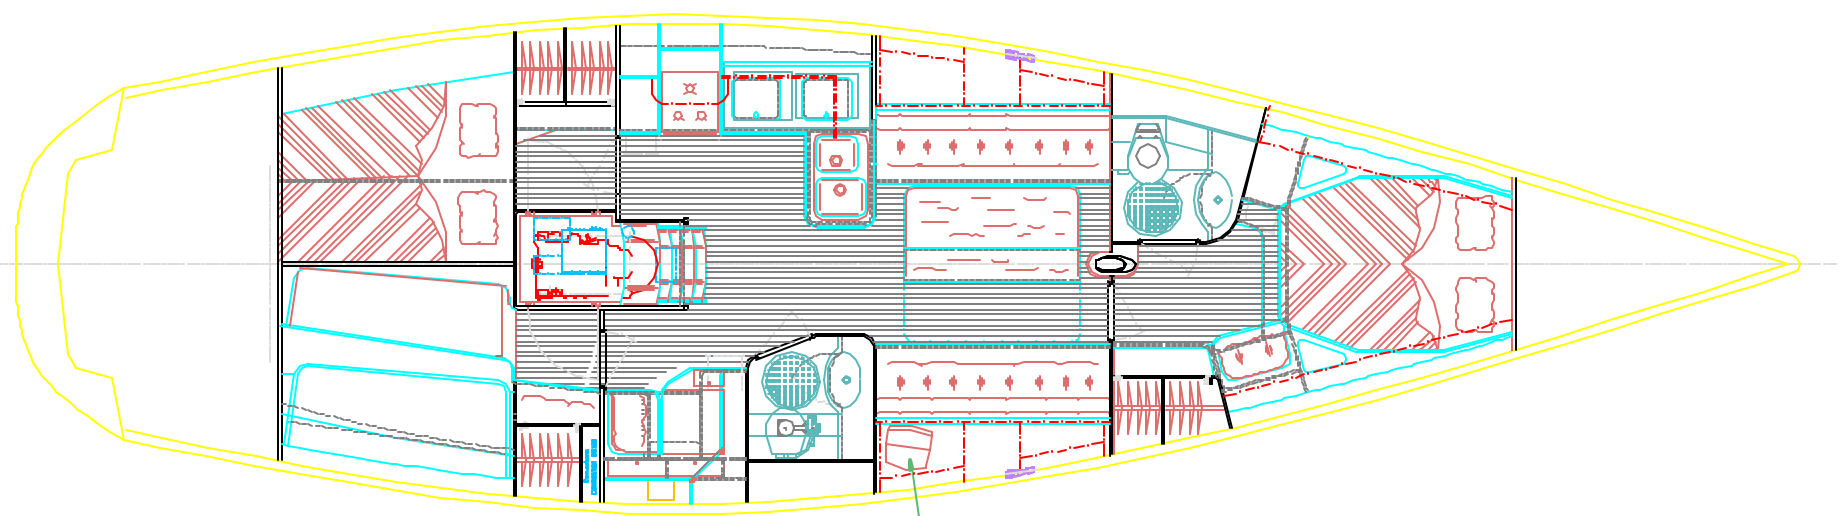

BALTIC 50'
interior layout
version II

Grundrig 14'