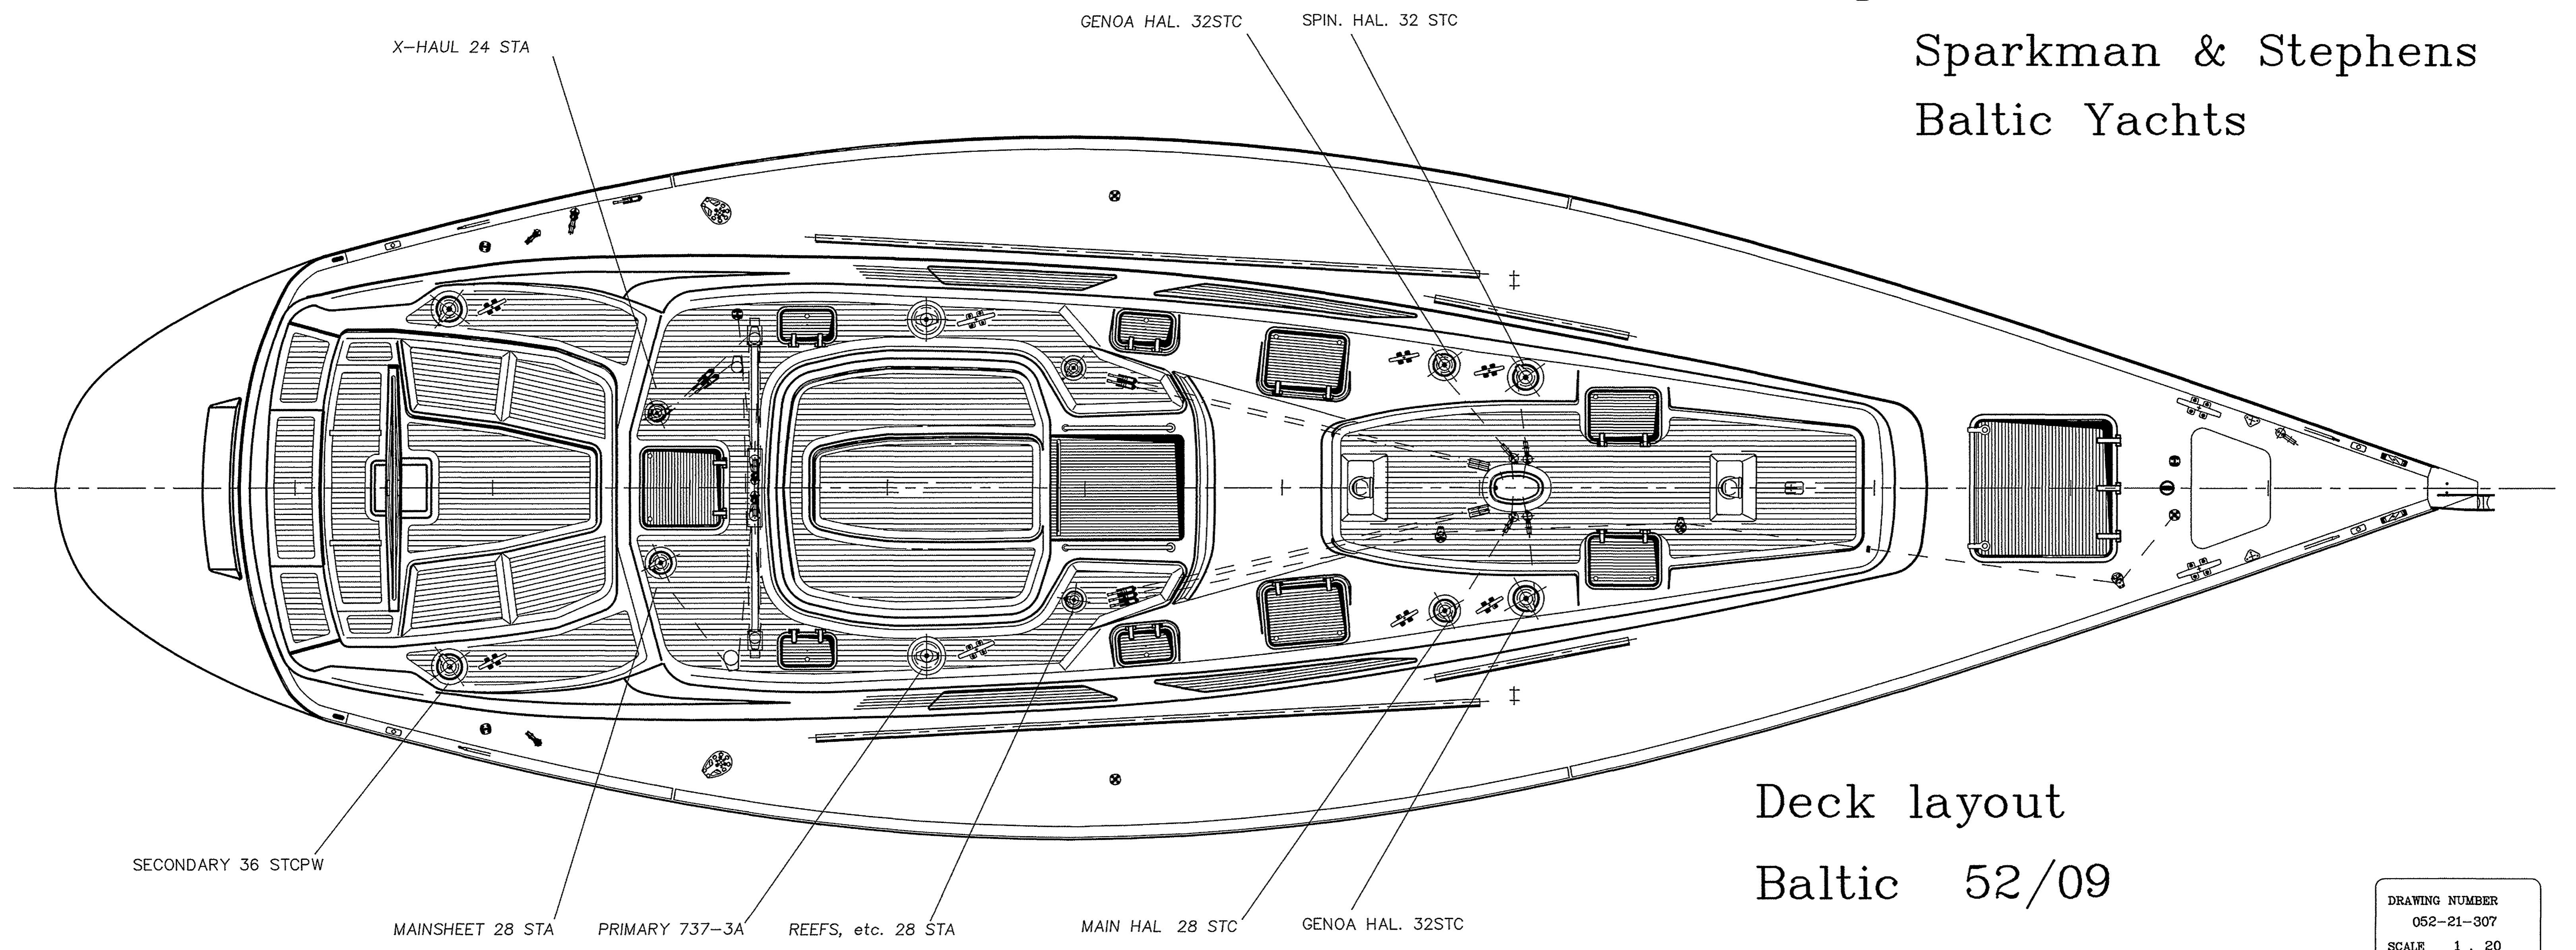

BALTIC 52

design

Sparkman & Stephens
Baltic Yachts

Deck layout
Baltic 52/09

DRAWING NUMBER
052-21-307
SCALE 1 : 20