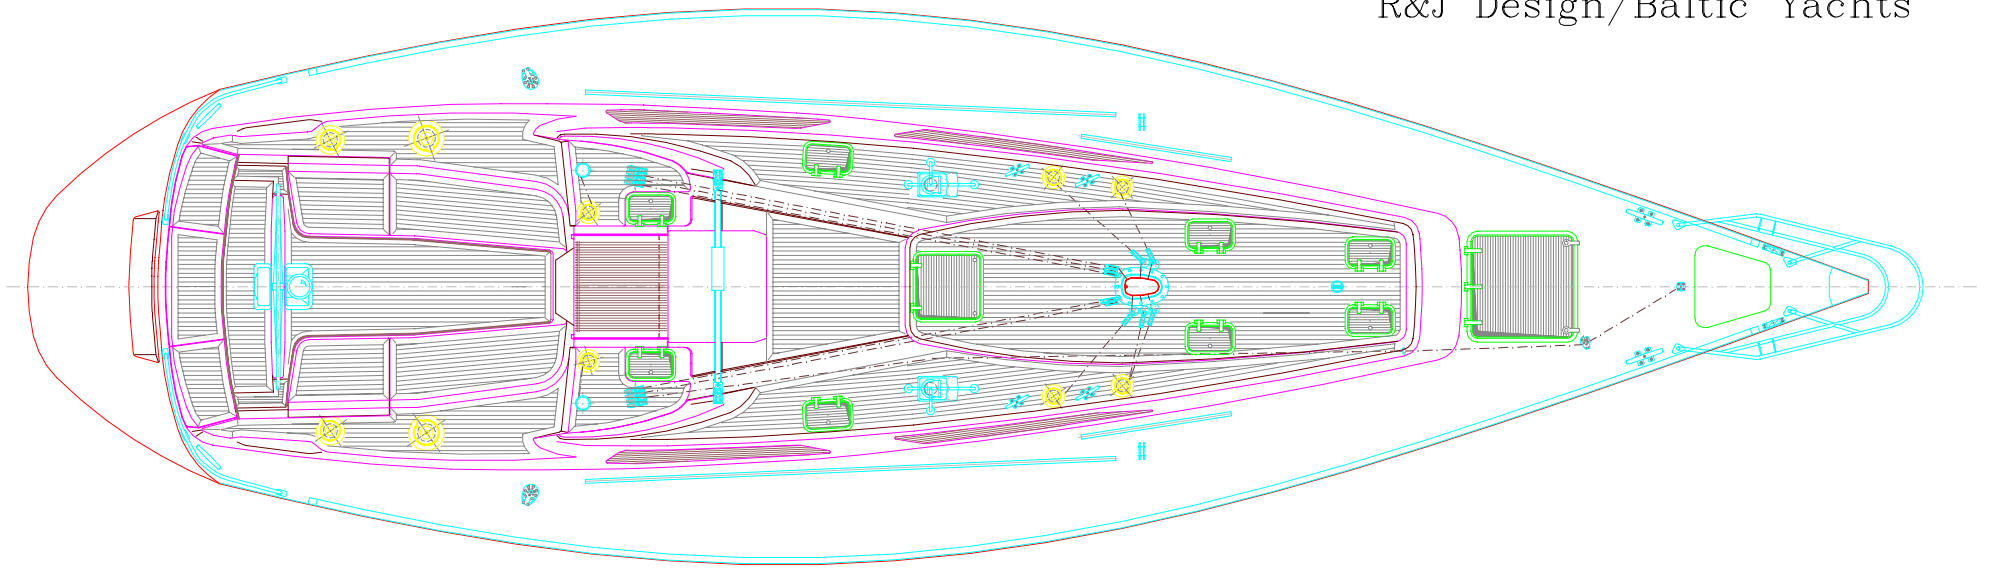

BALTIC 47

design

Judel/Vrolijk

R&J Design/Baltic Yachts

Direct companionway deck Version I