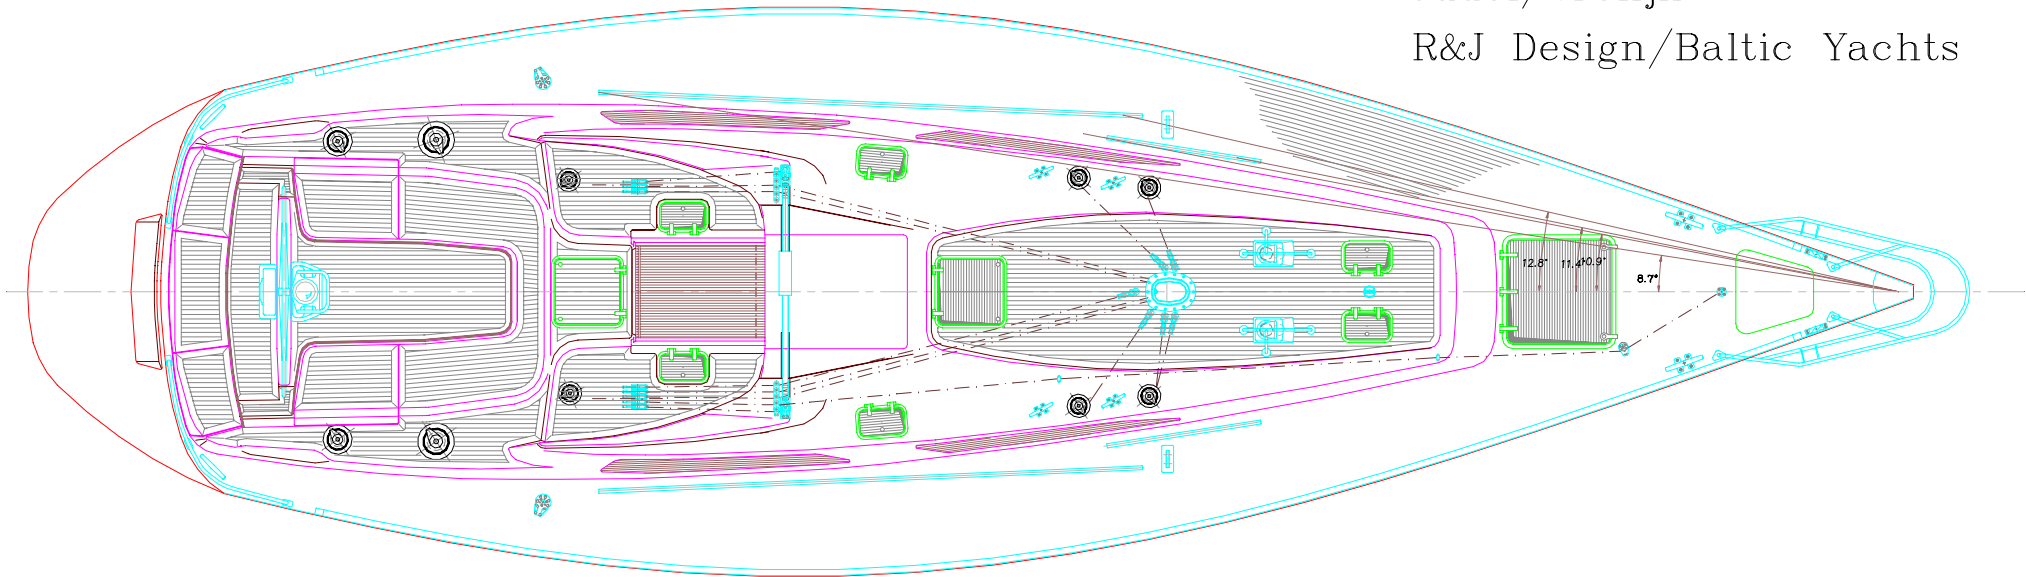

BALTIC 47

design

Judel/Vrolijk

R&J Design/Baltic Yachts

Bridge deck layout Version II