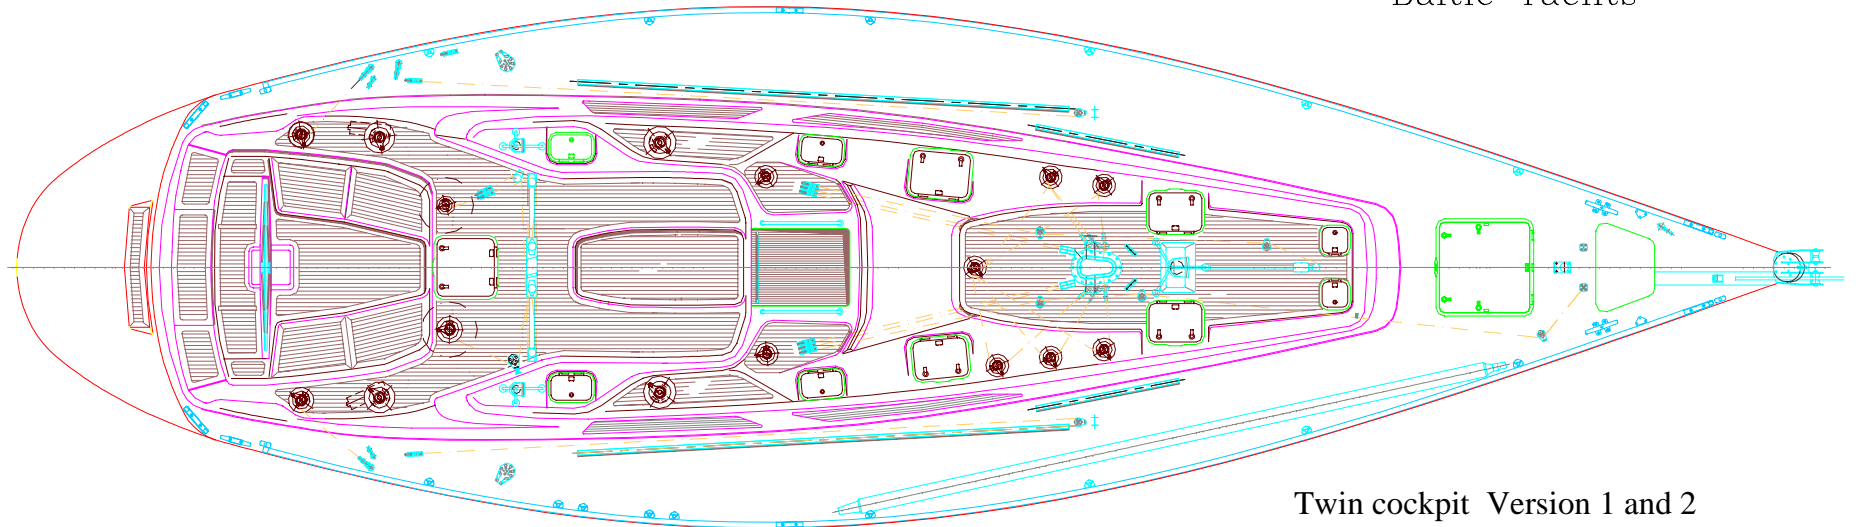

BALTIC 52

design

Sparkman & Stephens
Baltic Yachts

Twin cockpit Version 1 and 2