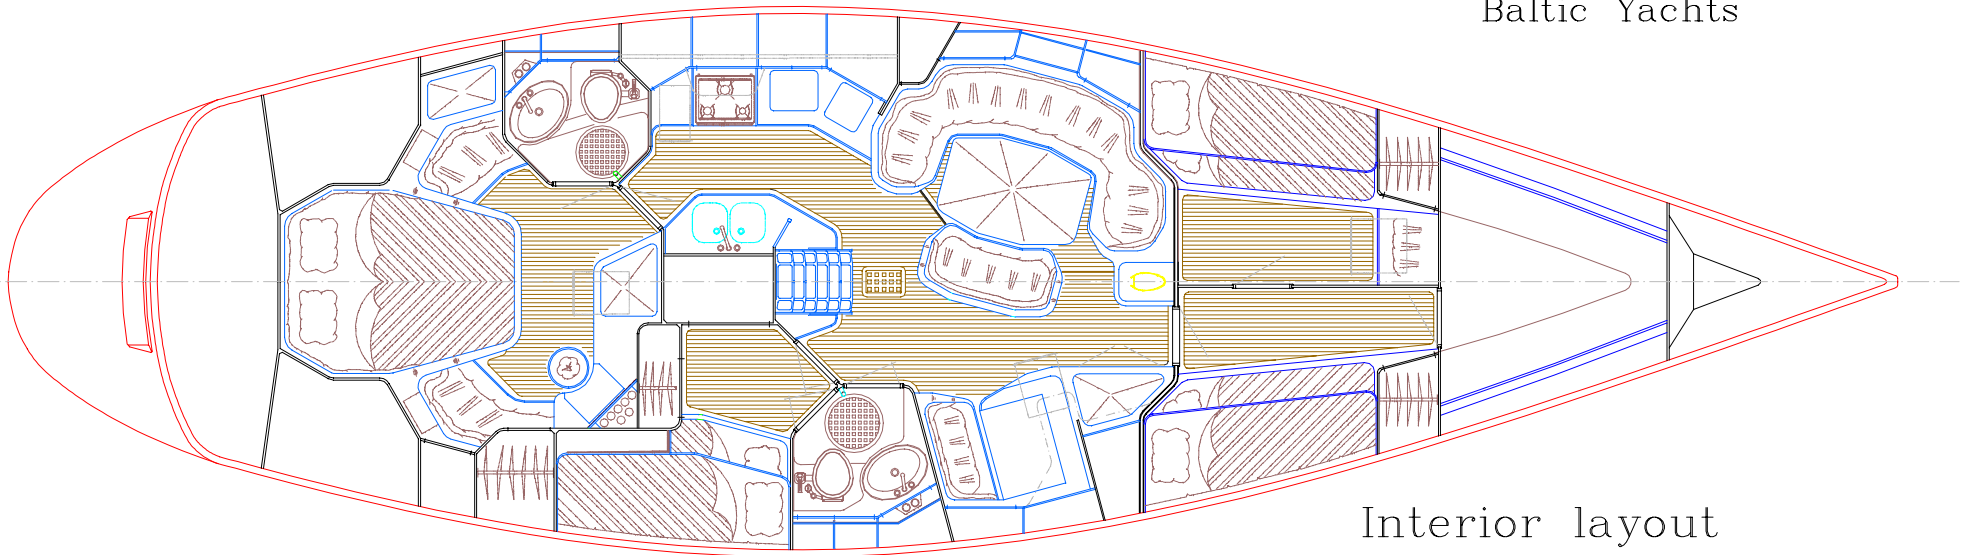

# BALTIC 52

design

Sparkman & Stephens  
Baltic Yachts

Interior layout  
Baltic 52/STD ver.1